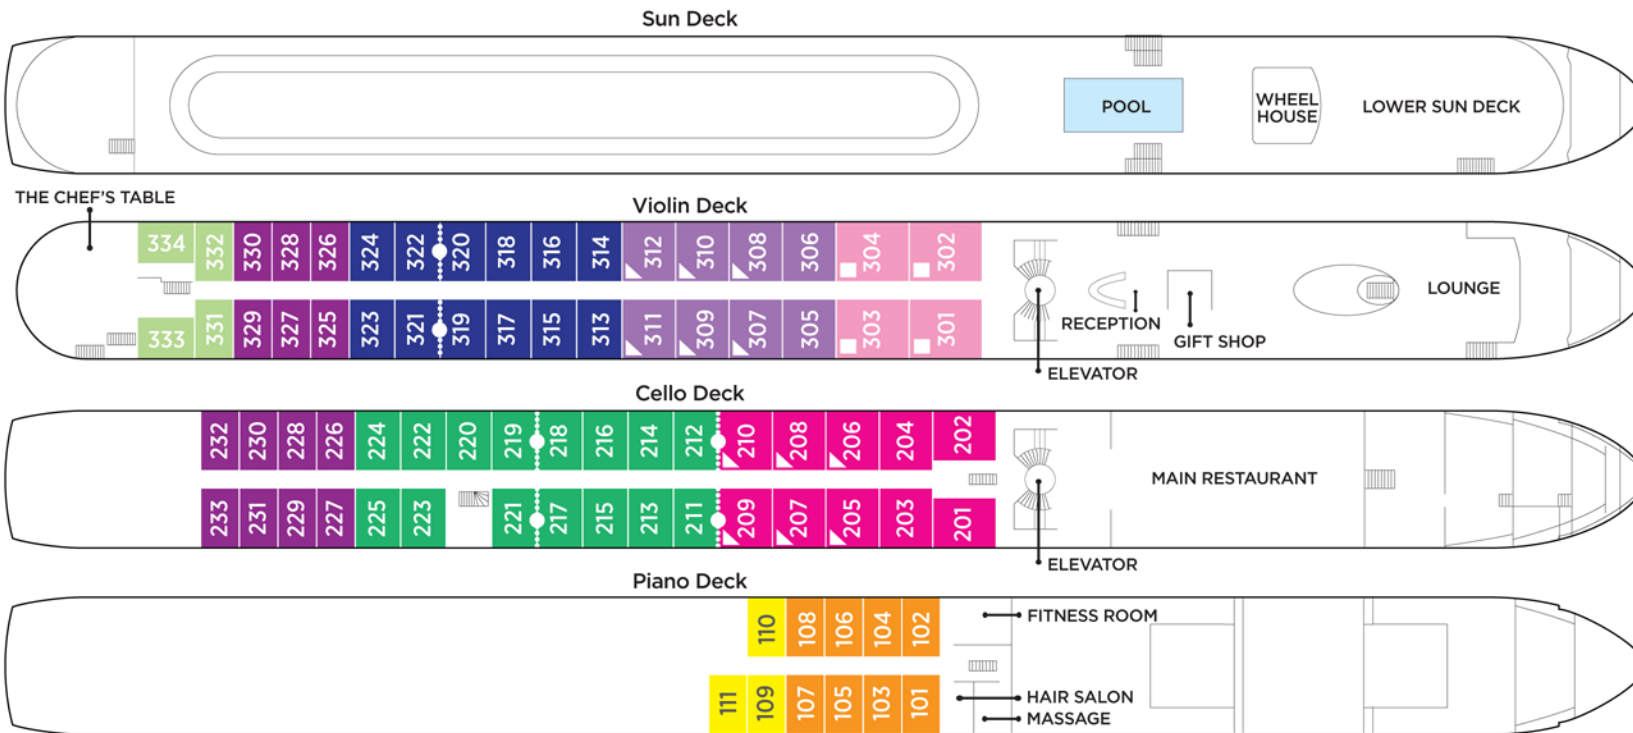

Technical Data

Year Built:
AmaSiena 2020
Length: 443 ft.
Width: 38 ft.
Crew: 51
Staterooms: 78
Passengers: 156
Registry: Switzerland

Elevator on AmaSiena reaches Main Restaurant, Lobby/Main Lounge and staterooms on Violin, Cello and Piano Deck.

Suite	Violin Deck/French & Outside Balcony - 350 sq. ft.
Cat. AA	Violin Deck/French & Outside Balcony - 235 sq. ft.
Cat. AB	Cello Deck/French & Outside Balcony - 235 sq. ft.
Cat. BA	Violin Deck/French & Outside Balcony - 210 sq. ft.
Cat. BB	Cello Deck/French & Outside Balcony - 210 sq. ft.
Cat. CA	Violin & Cello Deck/French Balcony - 170 sq. ft.
Cat. CB	Violin Deck/French Balcony - 155 sq. ft.
Cat. D	Piano Deck/Fixed Windows - 160 sq. ft.
Cat. E	Piano Deck/Fixed Windows - 160 sq. ft.

- Staterooms can become connecting by request.
- ▲ Up to triple occupancy.
- Up to quadruple occupancy.

Note: Stateroom layouts are not to scale.
Staterooms 201 & 202 are slightly modified