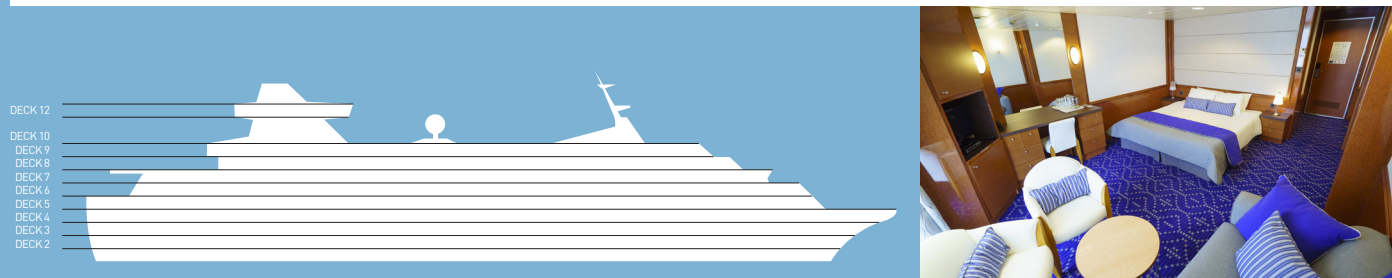

Celestyal Olympia

Suite