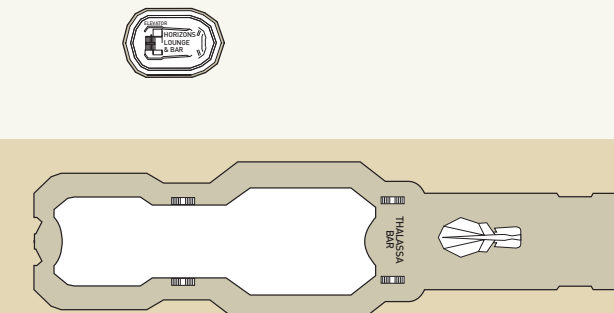

SYMBOL LEGEND

- none
- double bed
- 2 lower beds + 2 upper beds
- ★ Sofa bed
- ●★ Double bed + sofa + cabin with bathtub
- Suitable for wheelchairs
- Cabins with bathtub
- ◐ Cabins with obstructed view