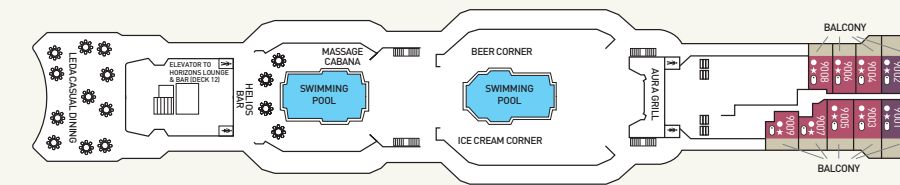

Celestyal Olympia

Deck Places to have a good meal

- 9 Aura Grill - Leda Casual Dining
- 4 Aegean Restaurant

Deck Places to have fun

- 12 Horizons Lounge & Bar
- 10 Thalassa Bar
- 9 Helios Bar
- 7 Eclipse Lounge & Bar - Sports Deck
- 5 Muses Lounge & Bar - Argo Lounge & Bar - Casino - Selene Lounge & Bar

Deck Places to treat yourself

- 9 Swimming Pools - Massage Cabana
- 8 Sauna - Massage Rooms - Gym
- 7 Kid's Club - Video Game Room
- 5 Photo Shop - Agora Shop - Beauty Center
- 4 Reception - Shore Excursions - Library - Duty Free & Value Shop
- 1 Medical Center

Category	Deck	Description	Number of cabins
Inside Cabins			
IA	2/3	2 lower beds, 3rd/4th berth, bathroom with shower	114
IB	3/4	2 lower beds, 3rd/4th berth, bathroom with shower	124
IC	5/6	2 lower beds, bathroom with shower	68
Outside Cabins			
XA	2/3	2 lower beds, 3rd/4th berth, bathroom with shower	160
XB	3/4	2 lower beds, 3rd/4th berth, bathroom with shower	146
XC	5/6	2 lower beds, bathroom with shower	82
Suites			
SJ Junior Suite	7	2 lower beds, sofa bed, bathroom with bathtub	21
SB Balcony Suite	9	Double bed, sofa bed, bathroom with bathtub, balcony	7
SG Grand Suite	9	Double bed, sofa bed, bathroom with bathtub and shower, balcony	2

SHIP SPECIFICATIONS
Tonnage 37,584
Length 214.88 m
Breadth 28.4 m
Draught 7 m
Cruising Speed 17 knots
Passenger Decks 10
Elevators 7
Stabilizers YES
Electric Current 110 - 220 V
Classification Society DNV GL

CABIN ACCOMMODATIONS
Total Outside Cabins 418
Out of which Balcony Suites 9
Total Inside Cabins 306
Total Cabins 724

CREW
Crew Members 540
Nationality of Officers Hellenic & Int.
Nationality of Crew European & Int.

CABIN AMENITIES
All cabins are equipped with air condition, telephone, hair dryer, safety deposit box and TV. All Suites have refrigerated mini bar.