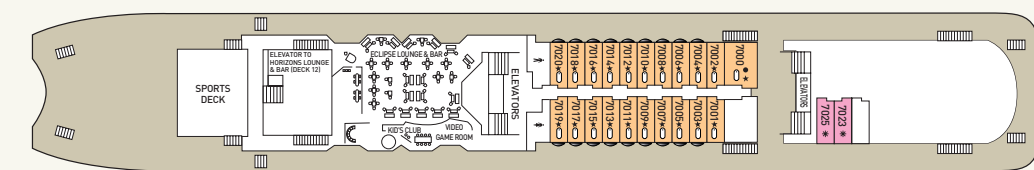

**CABIN AMENITIES**  
 All cabins are equipped with air condition, telephone, hair dryer, safety deposit box and TV. All Suites have refrigerated mini bar.

Deck plans and cabin layouts are given purely as a guide. Size and layout may vary within the same category. Some cabins in SJ category might have partially obstructed view.

## SYMBOL LEGEND

- none
- double bed
- 2 lower beds + 2 upper beds
- ★ Sofa bed
- ★ Double bed + sofa + cabin with bathtub
- \* Suitable for wheelchairs
- Cabins with bathtub
- ◐ Cabins with obstructed view

DECK 12

DECK 10

DECK 9

DECK 8

DECK 7

DECK 6

DECK 5

DECK 4