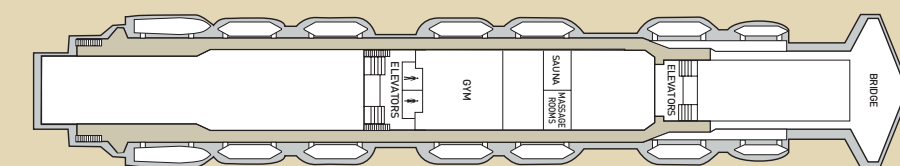

**CABIN AMENITIES**  
 All cabins are equipped with air condition, telephone, hair dryer, safety deposit box and TV. All Suites have refrigerated mini bar.

Deck plans and cabin layouts are given purely as a guide. Size and layout may vary within the same category. Some cabins in SJ category might have partially obstructed view.

## SYMBOL LEGEND

- none
- double bed
- 2 lower beds + 2 upper beds
- ★ Sofa bed
- ★ Double bed + sofa + cabin with bathtub
- \* Suitable for wheelchairs
- Cabins with bathtub
- ◐ Cabins with obstructed view

DECK 12

DECK 10

DECK 9

DECK 8

DECK 7

DECK 6

DECK 5

DECK 4