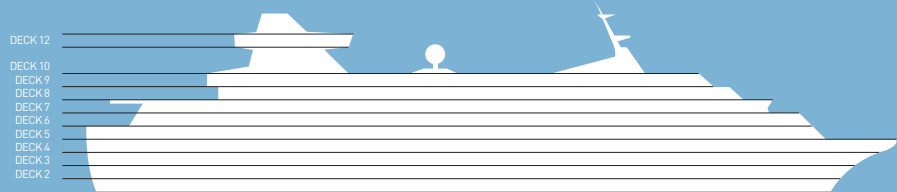

Celestyal Olympia

Deck Places to have a good meal

- 9 Aura Grill - Leda Casual Dining
- 4 Aegean Restaurant

Deck Places to have fun

- 12 Horizons Lounge & Bar
- 10 Thalassa Bar
- 9 Helios Bar
- 7 Eclipse Lounge & Bar - Sports Deck
- 5 Muses Lounge & Bar - Argo Lounge & Bar - Casino - Selene Lounge & Bar

Deck Places to treat yourself

- 9 Swimming Pools - Massage Cabana
- 8 Sauna - Massage Rooms - Gym
- 7 Kid's Club - Video Game Room
- 5 Photo Shop - Agora Shop - Beauty Center
- 4 Reception - Shore Excursions - Library - Duty Free & Value Shop
- 1 Medical Center

Category	Deck	Description	Number of cabins
Inside Cabins			
IA	2/3	2 lower beds, 3rd/4th berth, bathroom with shower	114
IB	3/4	2 lower beds, 3rd/4th berth, bathroom with shower	124
IC	5/6	2 lower beds, bathroom with shower	68
Outside Cabins			
XA	2/3	2 lower beds, 3rd/4th berth, bathroom with shower	160
XB	3/4	2 lower beds, 3rd/4th berth, bathroom with shower	146
XC	5/6	2 lower beds, bathroom with shower	82
Suites			
SJ Junior Suite	7	2 lower beds, sofa bed, bathroom with bathtub	21
SB Balcony Suite	9	Double bed, sofa bed, bathroom with bathtub, balcony	7
SG Grand Suite	9	Double bed, sofa bed, bathroom with bathtub and shower, balcony	2

SHIP SPECIFICATIONS
Tonnage 37,584
Length 214.88 m
Breadth 28.4 m
Draught 7 m
Cruising Speed 17 knots
Passenger Decks 10
Elevators 7
Stabilizers YES
Electric Current 110 - 220 V
Classification Society DNV GL

CABIN ACCOMMODATIONS
Total Outside Cabins 418
Out of which Balcony Suites 9
Total Inside Cabins 306
Total Cabins 724

CREW
Crew Members 540
Nationality of Officers Hellenic & Int.
Nationality of Crew European & Int.

CABIN AMENITIES
All cabins are equipped with air condition, telephone, hair dryer, safety deposit box and TV. All Suites have refrigerated mini bar.